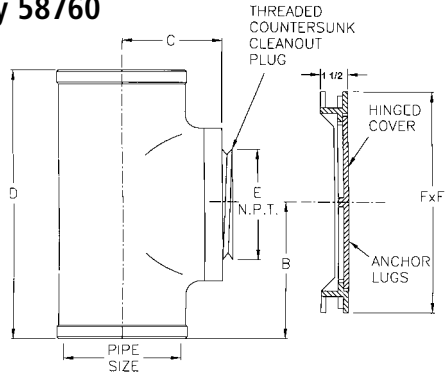

How to Order

FLOOR CLEANOUTS

Unless optional materials are specified, standard material shown in Specification will be provided.

Example: **Series No. 55000**

Type No. 55004

WALL OR FLOOR ACCESS COVERS

When outlet size does not apply, refer to dimension table for Type No. to be ordered.

Example: **Series No. 58630**

Type No. 58631

SERIES 58630-COT

Formerly 58760

TYPE NO.	PIPE SIZE	B	C	D	E	F x F	LBS.
58632-COT	2	4-1/4	1-3/4	10-1/4	2	8 x 8	16
58633-COT	3	5-1/4	2-1/2	11-1/2	3	8 x 8	19
58634-COT	4	6	3-1/2	14	4	8 x 8	25
58636-COT	6	7	4-1/2	15-3/4	6	12 x 12	42

SERIES 58640-CO

Formerly 58740

TYPE NO.	PIPE SIZE	B	C x C	LBS.
58642-CO	2	1-1/2	7 x 7	7
58643-CO	3	2-1/2	7 x 7	8
58644-CO	4	3-1/2	7 x 7	10
58646-CO	6	5-1/2	9 x 9	16

SERIES 58640-COT

Formerly 58770

TYPE NO.	PIPE SIZE	B	C	D	E	F x F	LBS.
58642-COT	2	4-1/4	1-3/4	10-1/4	2	7 x 7	14
58643-COT	3	5-1/4	2-1/2	11-1/2	3	7 x 7	17
58644-COT	4	6	3-1/2	14	4	7 x 7	23
58646-COT	6	7	4-1/2	15-3/4	6	9 x 9	38