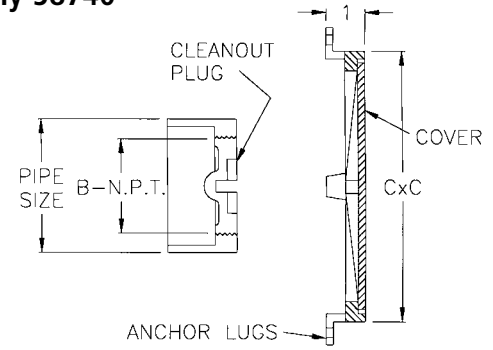

How to Order

FLOOR CLEANOUTS

Unless optional materials are specified, standard material shown in Specification will be provided.

Example: **Series No. 55000**

Type No. 55004

WALL OR FLOOR ACCESS COVERS

When outlet size does not apply, refer to dimension table for Type No. to be ordered.

Example: **Series No. 58630**

Type No. 58631

SERIES 58630-COT

Formerly 58760

TYPE NO.	PIPE SIZE	B	C	D	E	F x F	LBS.
58632-COT	2	4-1/4	1-3/4	10-1/4	2	8 x 8	16
58633-COT	3	5-1/4	2-1/2	11-1/2	3	8 x 8	19
58634-COT	4	6	3-1/2	14	4	8 x 8	25
58636-COT	6	7	4-1/2	15-3/4	6	12 x 12	42

SERIES 58640-CO

Formerly 58740

TYPE NO.	PIPE SIZE	B	C x C	LBS.
58642-CO	2	1-1/2	7 x 7	7
58643-CO	3	2-1/2	7 x 7	8
58644-CO	4	3-1/2	7 x 7	10
58646-CO	6	5-1/2	9 x 9	16

SERIES 58640-COT

Formerly 58770

TYPE NO.	PIPE SIZE	B	C	D	E	F x F	LBS.
58642-COT	2	4-1/4	1-3/4	10-1/4	2	7 x 7	14
58643-COT	3	5-1/4	2-1/2	11-1/2	3	7 x 7	17
58644-COT	4	6	3-1/2	14	4	7 x 7	23
58646-COT	6	7	4-1/2	15-3/4	6	9 x 9	38